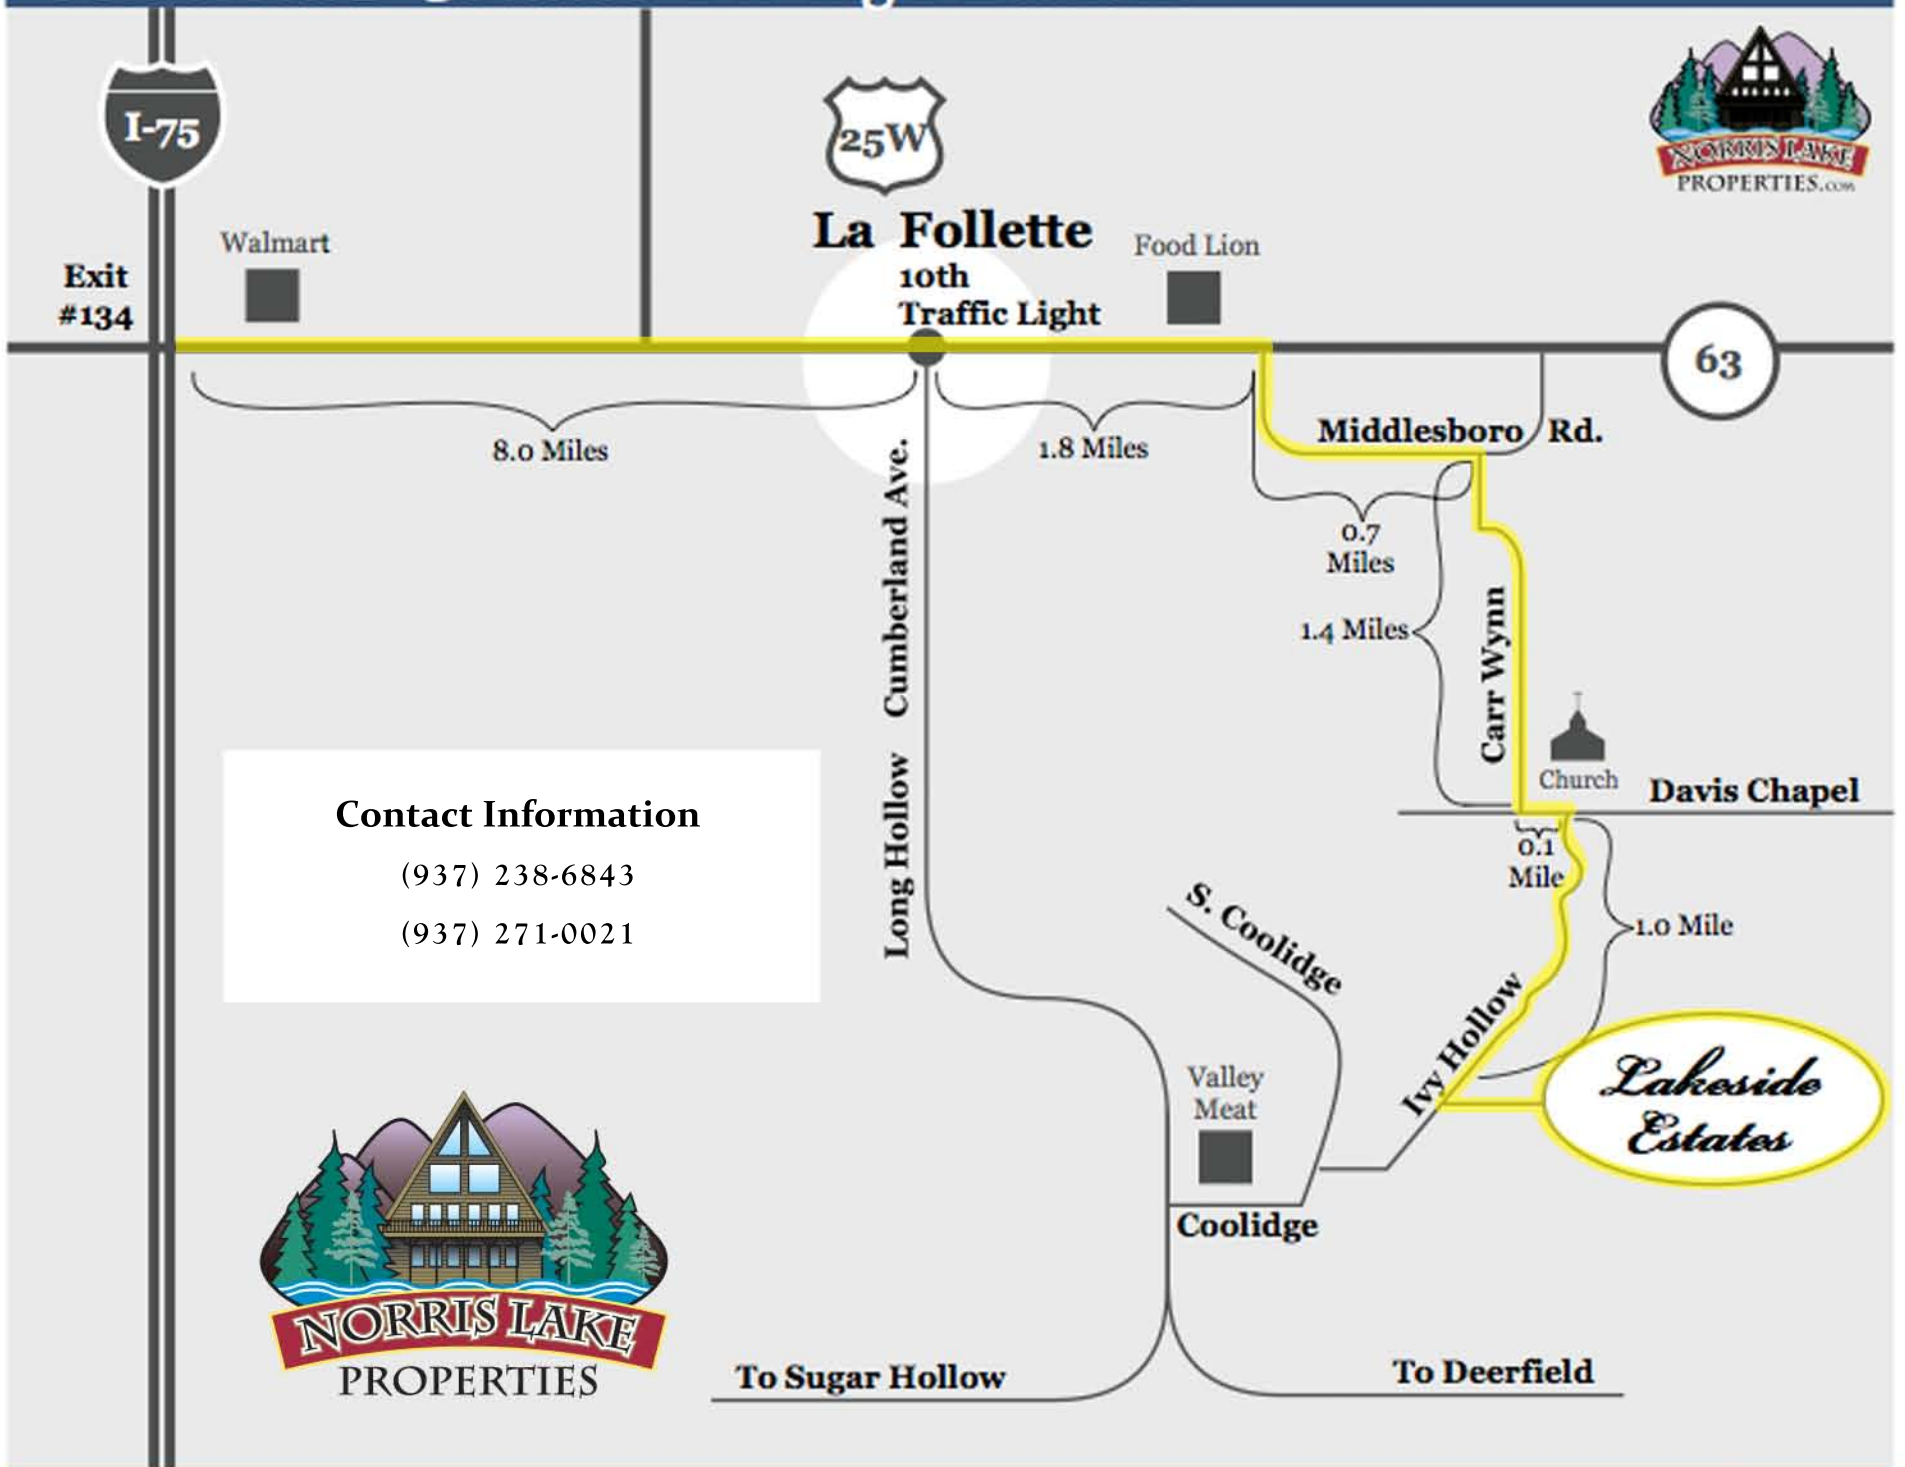

Lakeside Estates Driving Directions

DIRECTIONS FROM I-75, EXIT 134:

1. Take SR-63 East for 8 miles to Cumberland (light #10) in LaFollette.
2. Continue East through the light for 1.8 miles to Middlesboro Road just past the Food Lion grocery store.
3. Turn Right on Middlesboro for 7/10 of a mile to Carr Wynn.
4. Turn Right on Carr Wynn for 1.4 miles to dead end at Davis Chapel.
5. Turn Left on Davis Chapel for 1/10th of a mile to Ivy Hollow (house with red roof on corner).
6. Turn Right on Ivy Hollow for 1 mile on Waterfront Trails and into Lakeside Estates on Left.