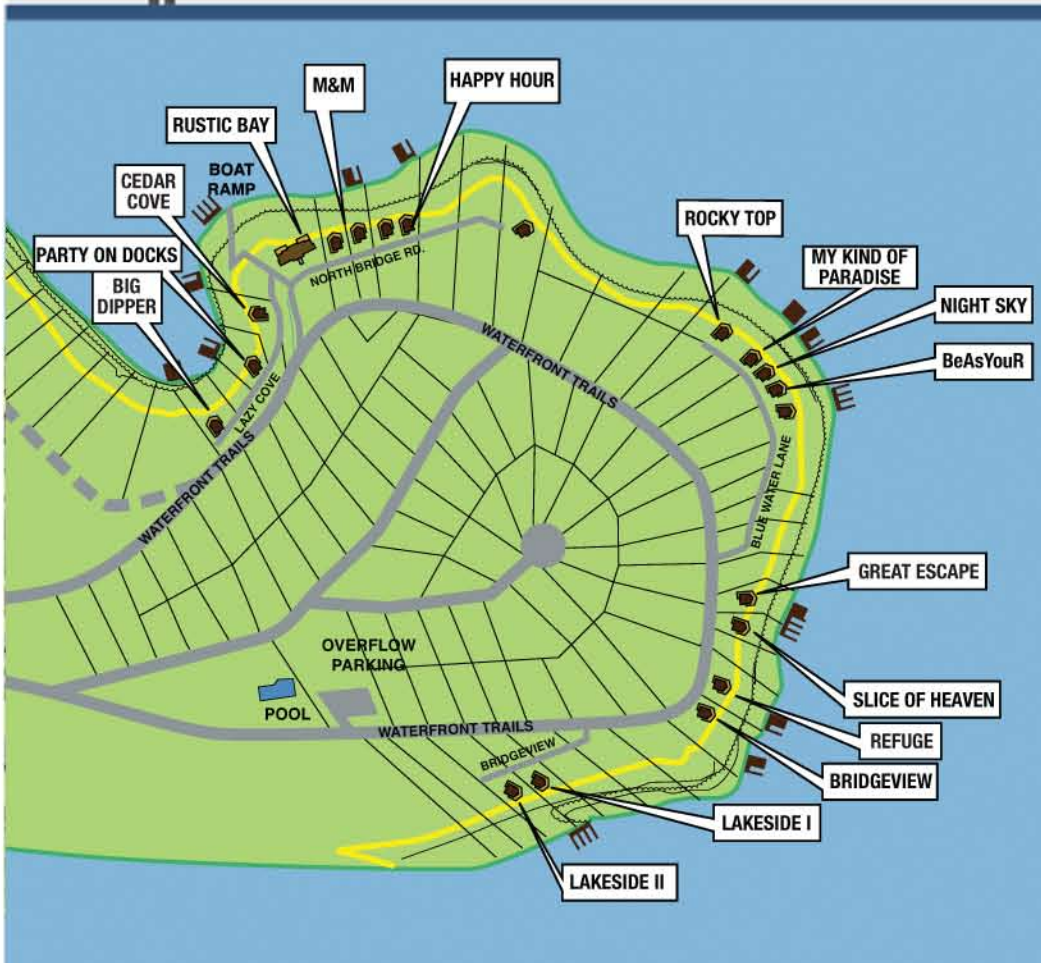

Lakeside Estates Driving Directions

DIRECTIONS FROM I-75, EXIT 134:

1. Take SR-63 East for 8 miles to Cumberland (light #10) in LaFollette.
2. Continue East through the light for 1.8 miles to Middlesboro Road just past the Food Lion grocery store.
3. Turn Right on Middlesboro for 7/10 of a mile to Carr Wynn.
4. Turn Right on Carr Wynn for 1.4 miles to dead end at Davis Chapel.
5. Turn Left on Davis Chapel for 1/10th of a mile to Ivy Hollow (house with red roof on corner).
6. Turn Right on Ivy Hollow for 1 mile on Waterfront Trails and into Lakeside Estates on Left.