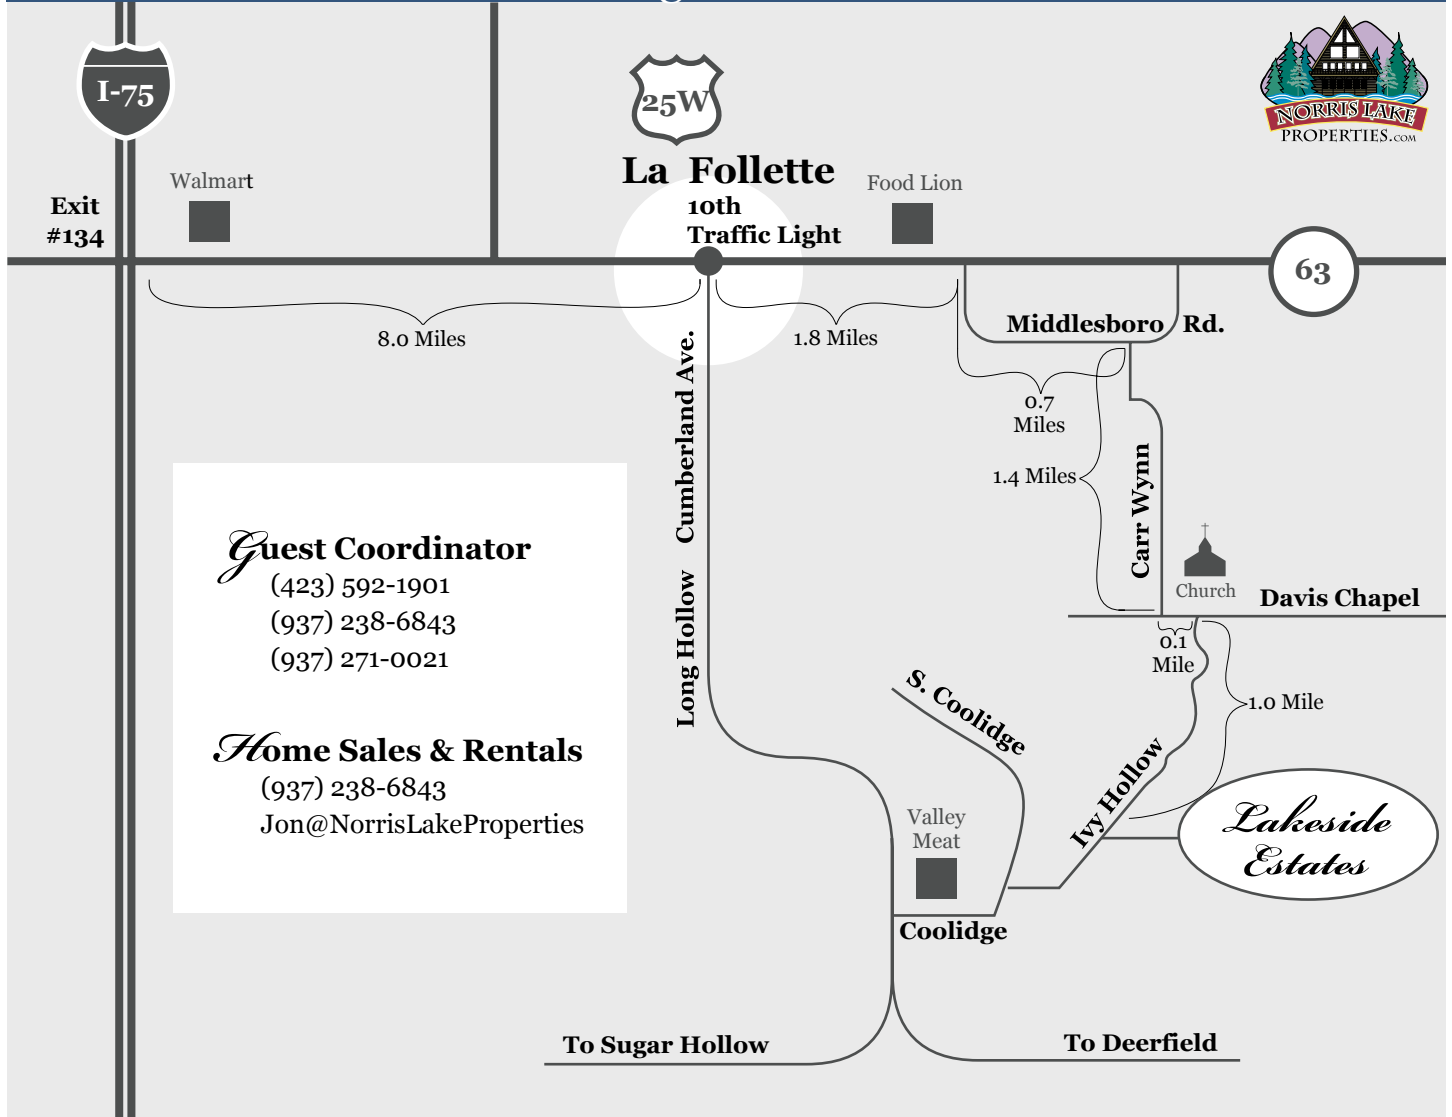

Lakeside Estates Driving Directions

Guest Coordinator

(423) 592-1901
 (937) 238-6843
 (937) 271-0021

Home Sales & Rentals

(937) 238-6843
 Jon@NorrisLakeProperties

DIRECTIONS FROM I-75, EXIT 134:

1. Take SR-63 East for 8 miles to the 10th traffic light in LaFollette.
2. Continue East, through the light for 1.8 miles to Middlesboro Rd.
3. Turn Right on Middlesboro for 7/10 of a mile to Carr Wynn.
4. Turn Right on Carr Wynn for 1.4 miles to Davis Chapel.
5. Turn Left on Davis Chapel for 1/10th of a mile to Ivy Hollow.
6. Turn Right on Ivy Hollow for 1 mile to Lakeside Estates.