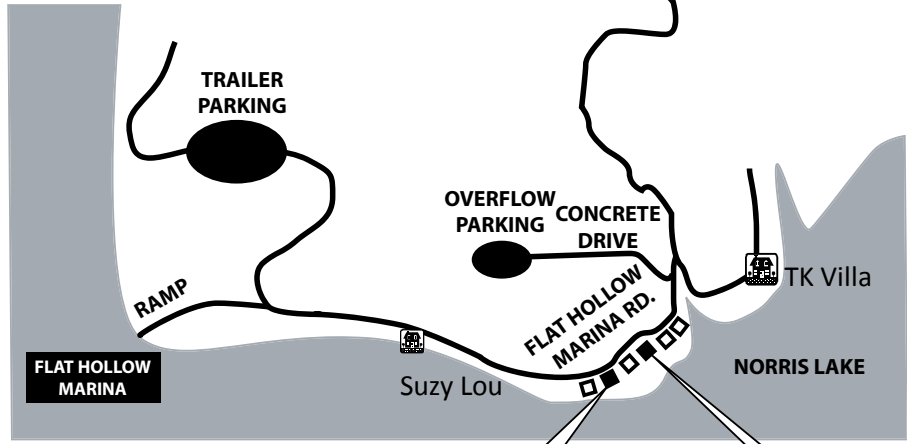

**DIRECTIONS FROM I-75 AND EXIT 134**

- Take Route 63 East for 8 miles to the 10th traffic light into LaFollette
- Continue East through the light for 10.8 miles to Mercury Drive
- Turn right on Mercury Drive for 1/10 of a mile to Old 63
- Turn left on Old 63 for 3/10 of a mile to Flat Hollow Road
- Turn right on Flat Hollow Road for 3.3 miles
- Follow signs to Flat Hollow Marina
- Paradise Inn and Redneck Yacht Club on your left before reaching the Marina

**GUEST COORDINATOR**  
(423) 592-0178 or  
(423) 592-1901

**HOME SALES & RENTALS**  
(937) 238-6843

*"Map is NOT to scale."*

**NOTE:** Each vacation home is limited to 3 parking spaces in front of the house others must use the overflow parking.

- |           |   |   |           |
|-----------|---|---|-----------|
| <b>10</b> | <b>PARADISE INN</b><br>144 Flat Hollow Marina Rd.<br>Phone 423-562-9194 | <b>REDNECK YACHT CLUB</b><br>217 Flat Hollow Marina Rd.<br>Phone 423-566-3454 | <b>11</b> |
|-----------|---|---|-----------|