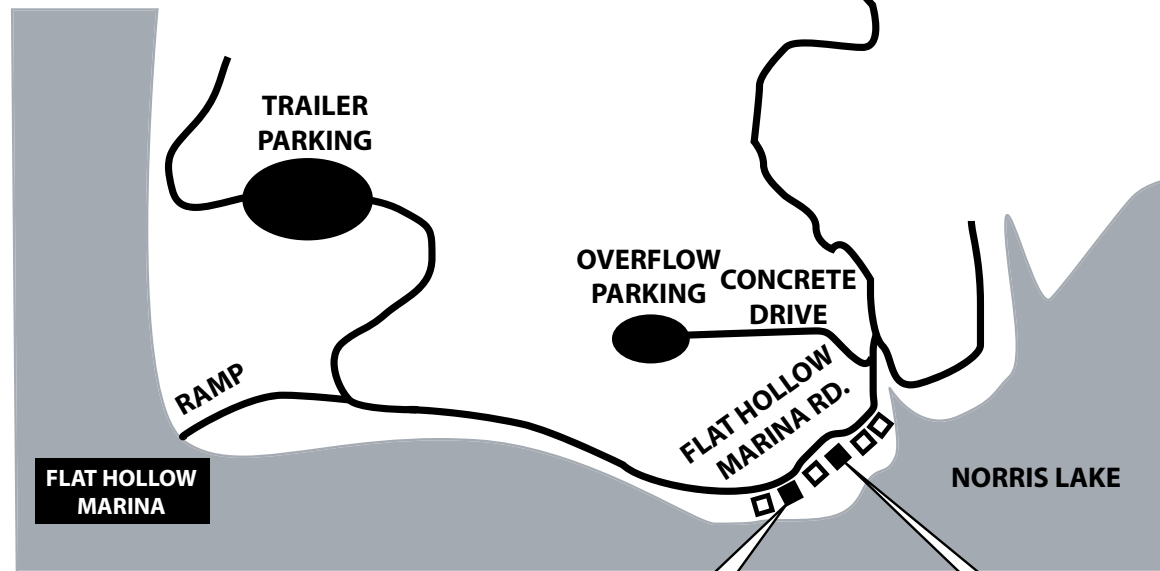

GUEST COORDINATOR
(423) 592-0178 or
(423) 592-1901

HOME SALES & RENTALS
(937) 238-6843

"Map is NOT to scale."

NOTE: Each vacation home is limited to 3 parking spaces in front of the house others must use the overflow parking.

10 **PARADISE INN**
144 Flat Hollow Marina Rd.
Phone 423-562-9194

REDNECK YACHT CLUB
217 Flat Hollow Marina Rd.
Phone 423-566-3454

11